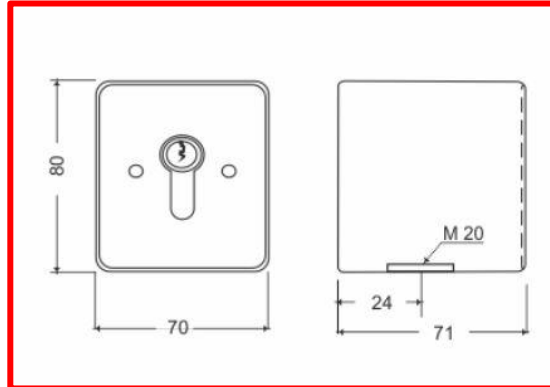

ON / OFF KEY SWITCH

SOLID ALUMINUM ON OFF Key Switch

FEATURES

- Robust metal housing
- Timeless design

SPECIFICATIONS

PROTECTION	IP54
DIMENSIONS	70 x 71 x 80mm

(The Company reserves the right to amend product specifications and information without notice.)